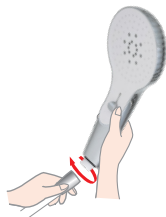

Sensory mist

Relaxing wavy jet

Alternating left and right massage jets create an unprecedented effect. The adjusting speed changes according to the amount of water flow and you can experience various strong and weak massage effects with the main water flow.

Relaxing jet

03 Installation method

1 Remove your current shower head

Hold the hose connector firmly and turn the hand shower counterclockwise to disconnect the connector.

2 Apply the body

Install the shower head by turning a clockwise.

 Please attach it firmly.

During installation, the seal may peel off easily. Hold the seal firmly and install it slowly so that it does not protrude.

veuillez noter

Removing the shower head: If this is difficult, you can use rubber gloves to easily remove it.